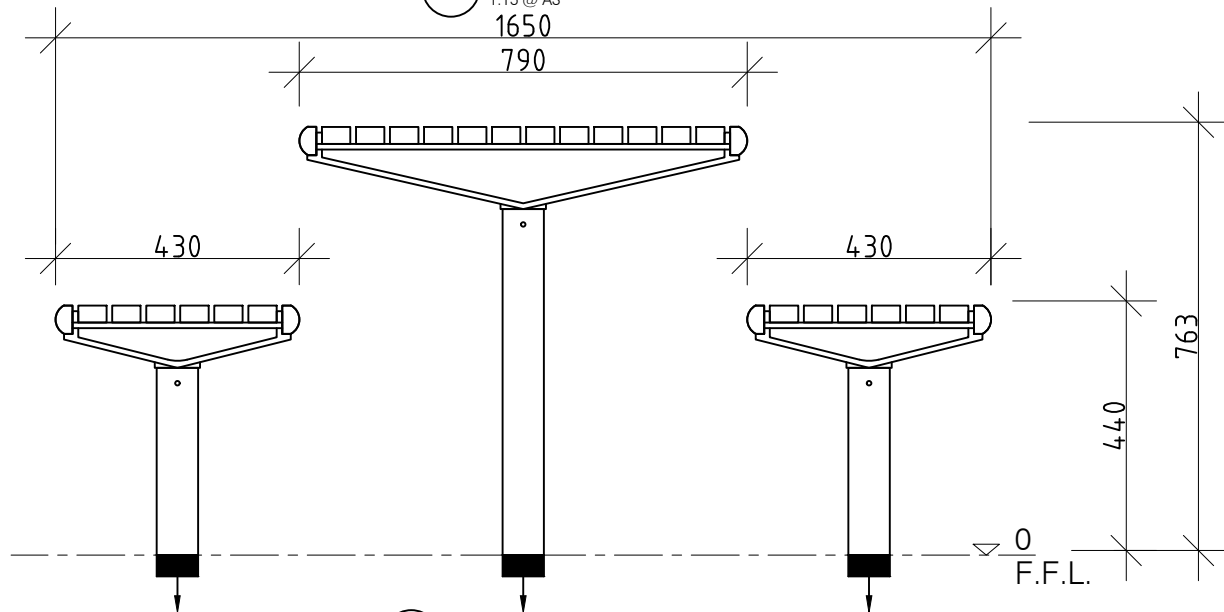

2 END ELEVATION
1:15 @ A3