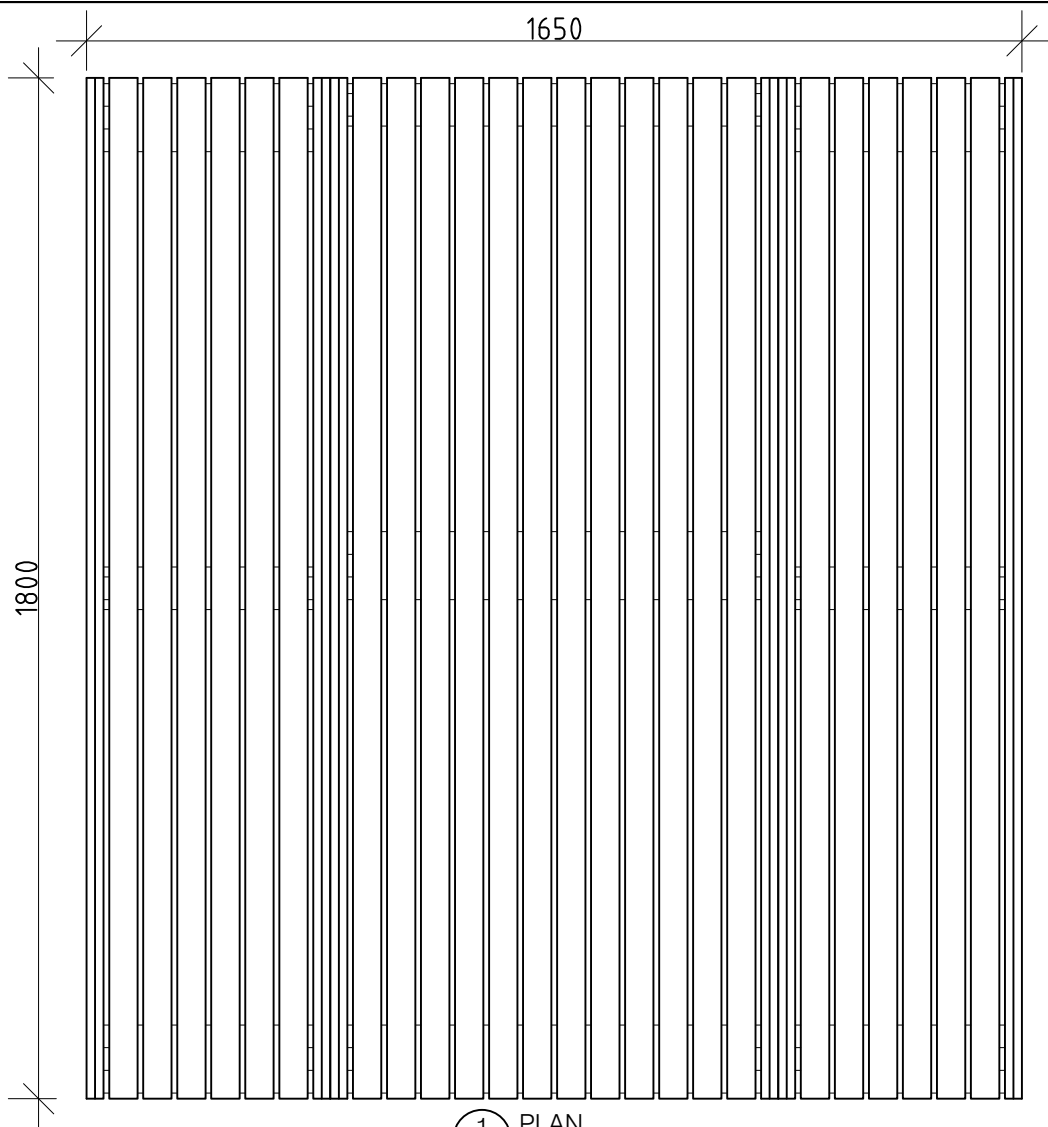

ALL DIMENSIONS IN MILLIMETRES - DO NOT SCALE

PROMENADE SETTING SERIES

FFSB004012 1800mm PICNIC SETTING - IN GROUND (WCA ONE END)

Slats available in:
Hardwood Timber (FFSA004012)
Aluminium (FFSA004012A)

1 PLAN
1:15 @ A3

4 PERSPECTIVE
N.T.S.

2 END ELEVATION
1:15 @ A3

3 FRONT ELEVATION
1:15 @ A3

REVISION	DATE:	DRAWN BY:
6		
5		
4		
3		
2		
1		

FURPHY FOUNDRY PTY LTD
 THIS DOCUMENT IS AND SHALL REMAIN THE PROPERTY OF FURPHY FOUNDRY. UNAUTHORISED USE OF THIS DOCUMENT IN ANY FORM IS PROHIBITED.

PROJECT No. FFSA004012	PAGE A3
DATE: 17-04-19	DRAWN PS
DRAWING No. 038	SCALE NOTED
SHEET No. 001	REV. 1