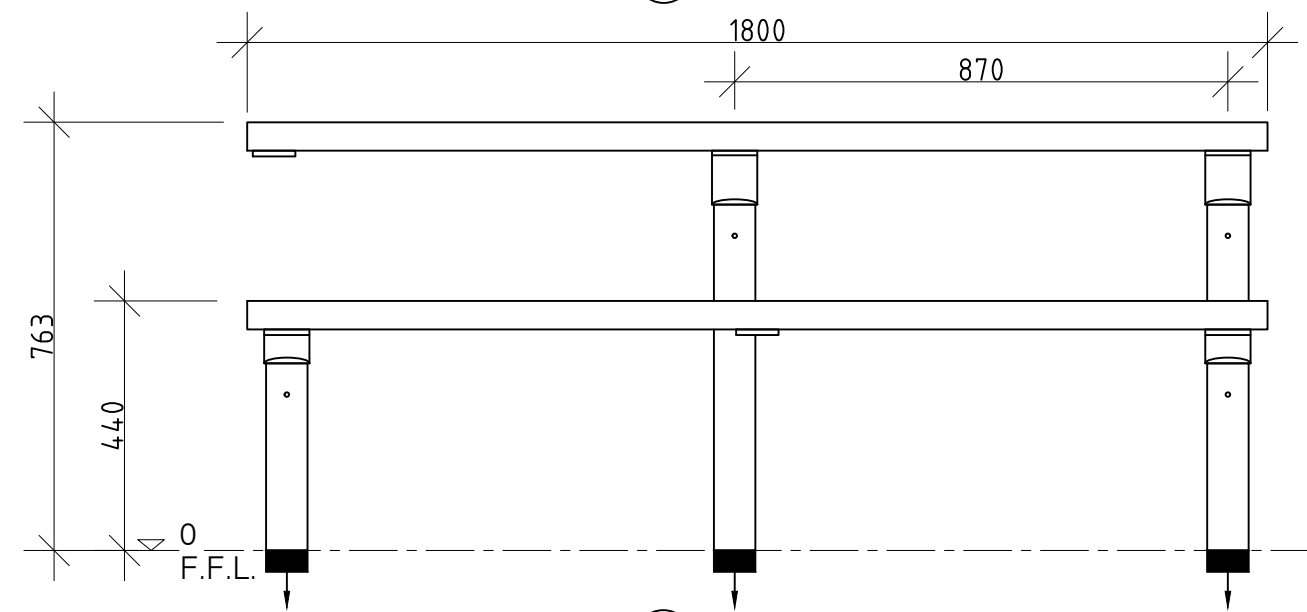

3 FRONT ELEVATION
1:15 @ A3

REVISION	DATE:	DRAWN BY:
6		
5		
4		
3		
2		
1		

FURPHY FOUNDRY PTY LTD
THIS DOCUMENT IS AND SHALL REMAIN THE PROPERTY OF FURPHY FOUNDRY. UNAUTHORISED USE OF THIS DOCUMENT IN ANY FORM IS PROHIBITED.

Furphy Foundry Pty Ltd PH: (03) 5831 2777
A.B.N. 24 007 195 913 FAX: (03) 5831 2681
21 Drummond Rd, www.furphyfoundry.com.au
Shepparton VIC 3630 sales@furphyfoundry.com.au

CLIENT NAME FURPHY FOUNDRY	PROJECT No. FFSA004012	PAGE A3
PROJECT PROMENADE PICNIC SETTING - IN GROUND (WCA ONE END)	DATE: 17-04-19	DRAWN PS
DRAWING TITLE PRELIMINARY	DRAWING No. 038	SCALE NOTED
	SHEET No. 001	REV. 1

PROJECT No. FFSA004012	PAGE A3
DATE: 17-04-19	DRAWN PS
DRAWING No. 038	SCALE NOTED
SHEET No. 001	REV. 1