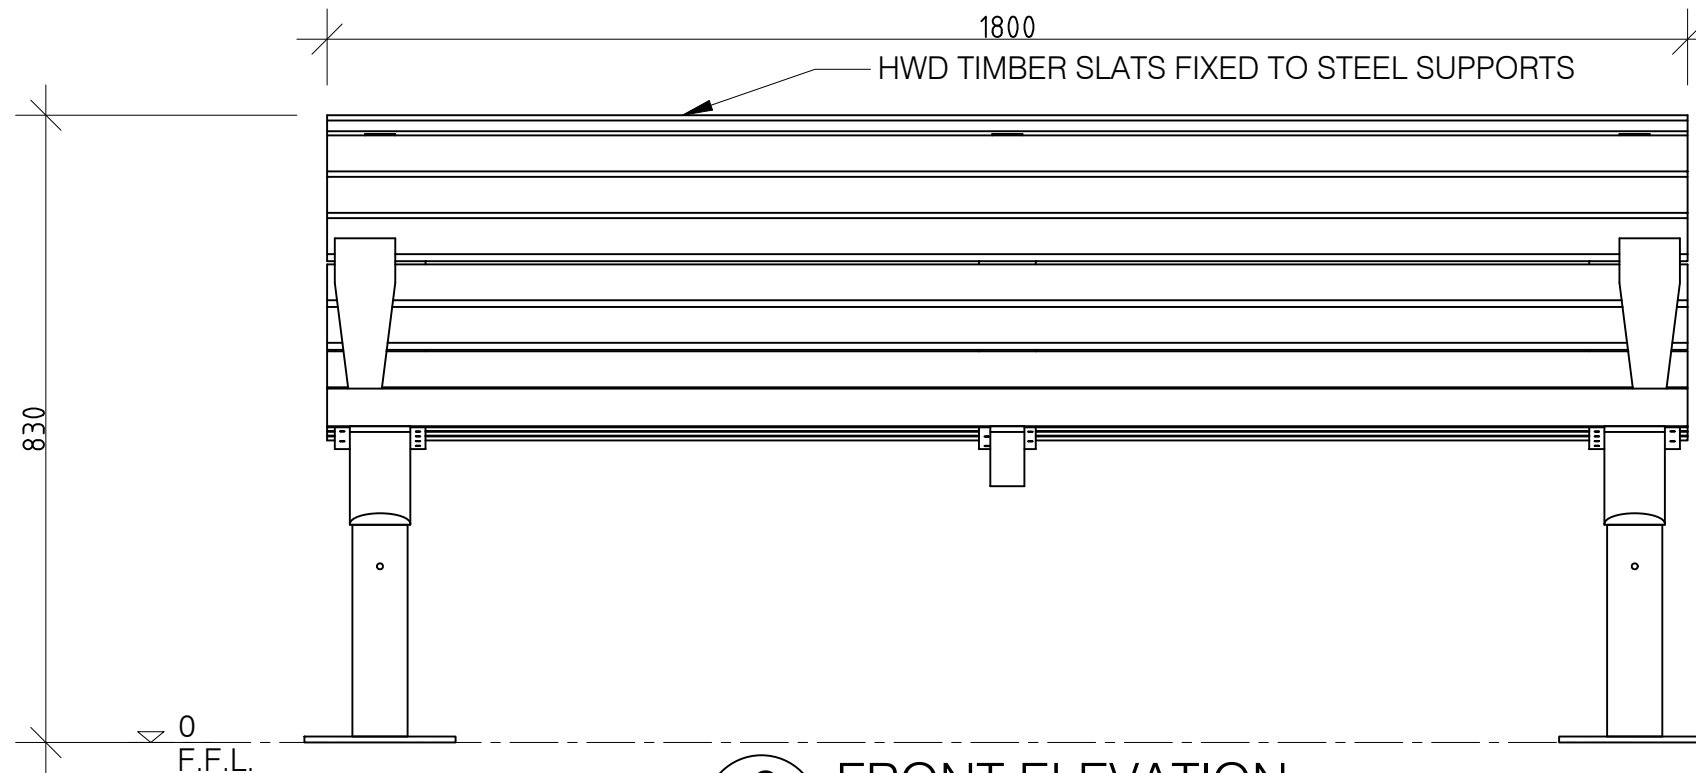

2 END ELEVATION
1:10 @ A3

4 PERSPECTIVE
N.T.S.

3 FRONT ELEVATION
1:10 @ A3

REVISION	DATE:	DRAWN BY:
6		
5		
4		
3		
2		
1		

FURPHY FOUNDRY PTY LTD
THIS DOCUMENT IS AND SHALL REMAIN THE PROPERTY OF FURPHY FOUNDRY. UNAUTHORISED USE OF THIS DOCUMENT IN ANY FORM IS PROHIBITED.

Furphy Foundry Pty Ltd
A.B.N. 24 007 195 913
21 Drummond Rd,
Shepparton VIC 3630

PH: (03) 5831 2777
FAX: (03) 5831 2681
www.furphyfoundry.com.au
sales@furphyfoundry.com.au

CLIENT NAME FURPHY FOUNDRY	PROJECT No. FFSA002023	PAGE A3
PROJECT PROMENADE SEAT - BOLT DOWN	DATE: 17-04-19	DRAWN PS
DRAWING TITLE PRELIMINARY	DRAWING No. 029	SCALE NOTED
	SHEET No. 001	REV. 1