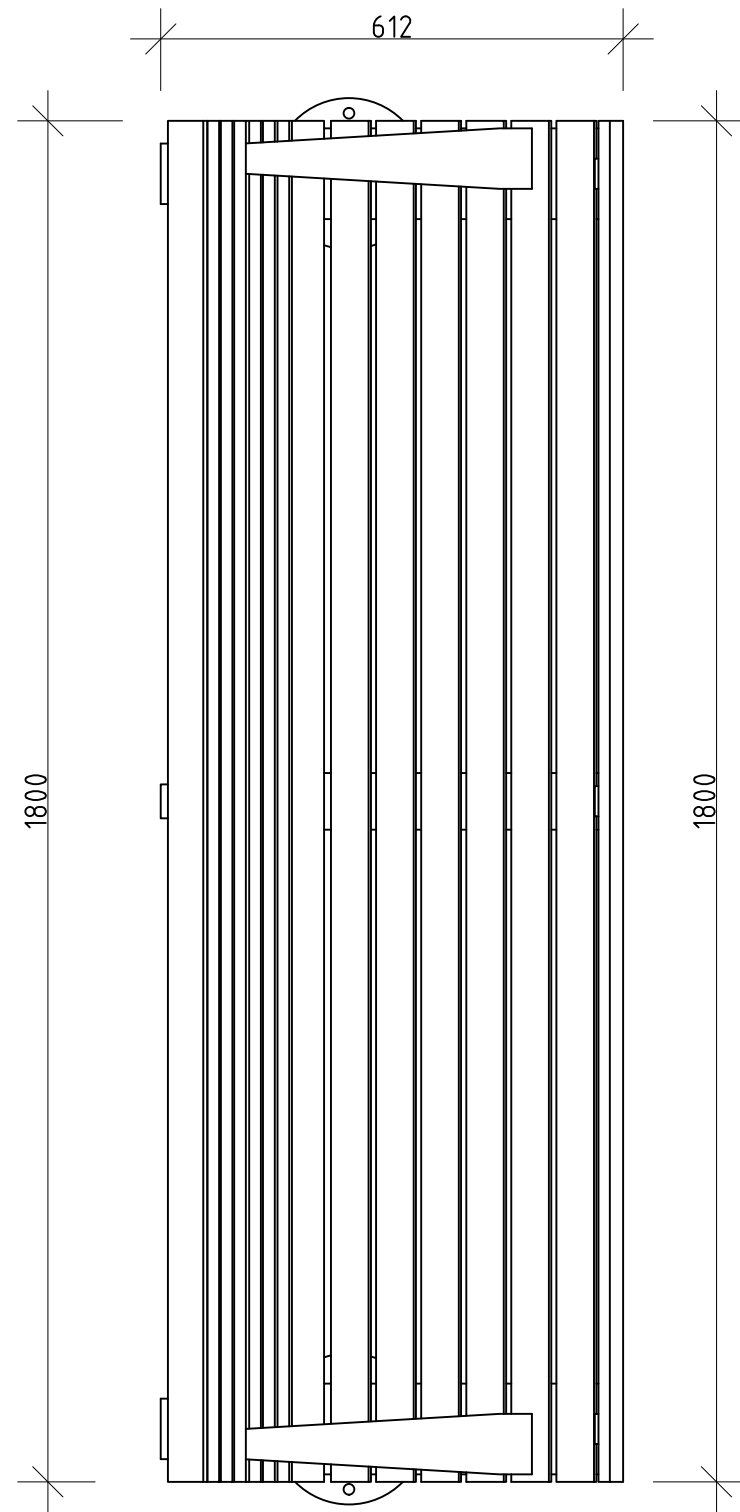

PROMENADE SETTING SERIES

FFSA002023 1800mm SEAT - BOLT DOWN

ALL DIMENSIONS IN MILLIMETRES - DO NOT SCALE

1 PLAN
1:10 @ A3

2 END ELEVATION
1:10 @ A3

Slats available in:
Hardwood Timber (FFSA002023)
Aluminium (FFSA002023A)

4 PERSPECTIVE
N.T.S.

3 FRONT ELEVATION
1:10 @ A3

REVISION	DATE:	DRAWN BY:
6		
5		
4		
3		
2		
1		

FURPHY FOUNDRY PTY LTD
 THIS DOCUMENT IS AND SHALL REMAIN THE PROPERTY OF FURPHY FOUNDRY. UNAUTHORISED USE OF THIS DOCUMENT IN ANY FORM IS PROHIBITED.