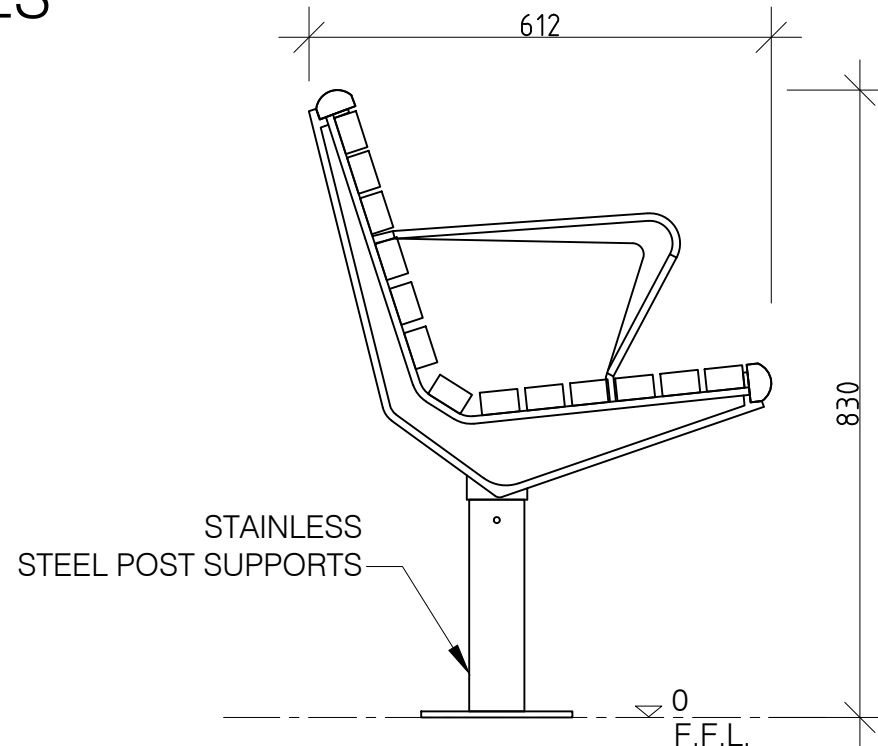

PROMENADE SETTING SERIES

FFSA002023 1800mm SEAT - BOLT DOWN

ALL DIMENSIONS IN MILLIMETRES - DO NOT SCALE

1 PLAN
1:10 @ A3

2 END ELEVATION
1:10 @ A3

Slats available in:
Hardwood Timber (FFSA002023)
Aluminium (FFSA002023A)