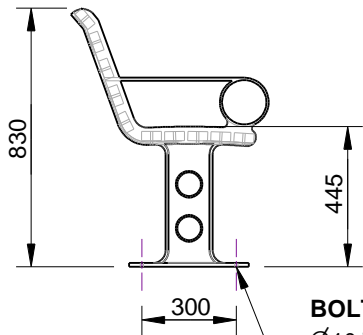

SPECIFICATION:

MATERIALS:

Seat Ends - Recycled Cast aluminium
 Timbers - Hardwood Timber
 Straps - Mild steel
 Fixings - Zinc

DIMENSIONS:

mm unless otherwise stated

FINISH:

Castings - Powder Coat or Mill
 Strap - Powder Coat
 Timber - Oil Based

GROUND FIXING:

Bolt down

Quality
 ISO 9001

BOLT DOWN DETAIL

Ø10 THRU
 4 LOCATIONS

copyright

CONFIDENTIAL

REVISION #	DESCRIPTION	BY	DATE	DRAWN	DRAWN DATE	CHECKED	CHECKED DATE	SCALE		A4
								N/A		
1	ORIGINAL DRAWING	DN	14.10.10	R.CRIGTON	2.12.13					
2	FULL PRODUCT REVIEW	RBC	2.12.13					FIESTA SEAT SPEC.		
3										
4										
5								FFSA002016	REV. 2	SHEET 1 OF 3