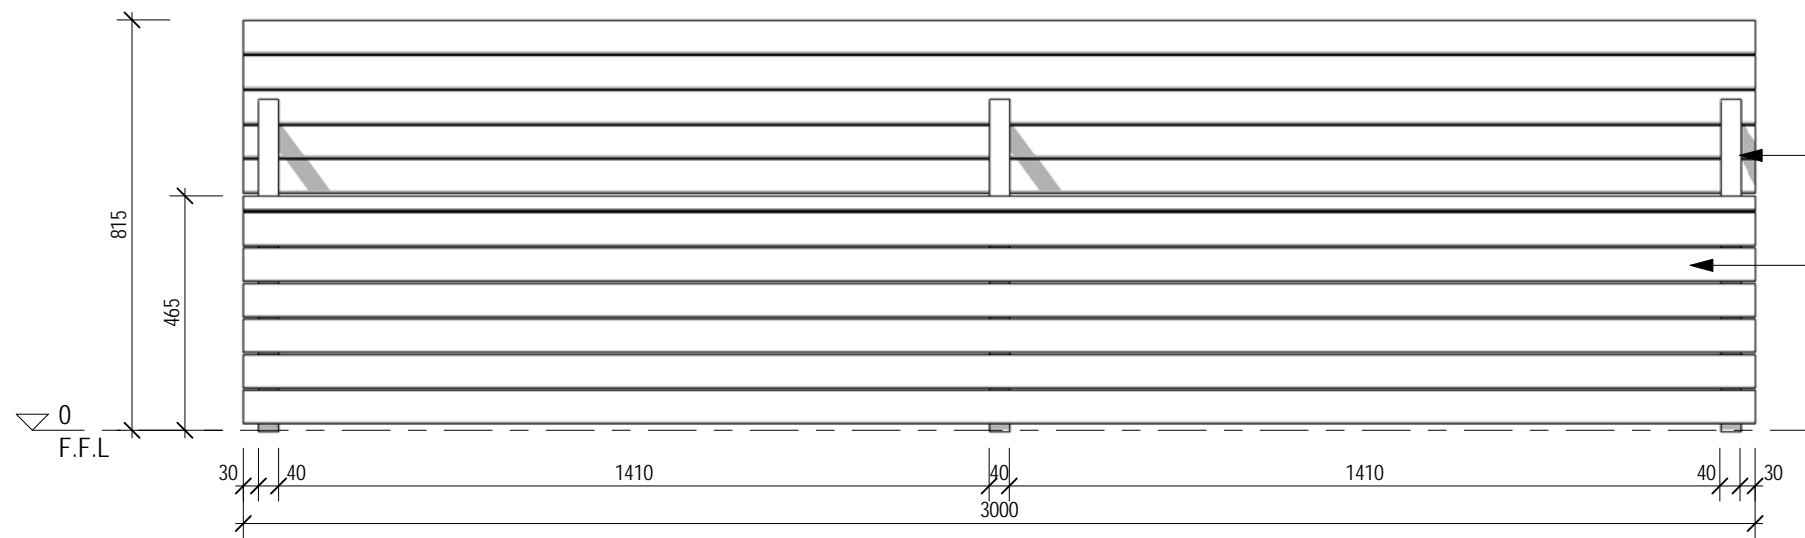

HORIZON FURNITURE SERIES

FFSB002021 3000mm SEAT

3 FRONT ELEVATION
1:15 @ A3

STEEL ARM RESTS
HWD TIMBER SLATS FOR SEAT & BACK REST. FIXED TO STEEL SUPPORTS

2 END ELEVATION
1:15 @ A3