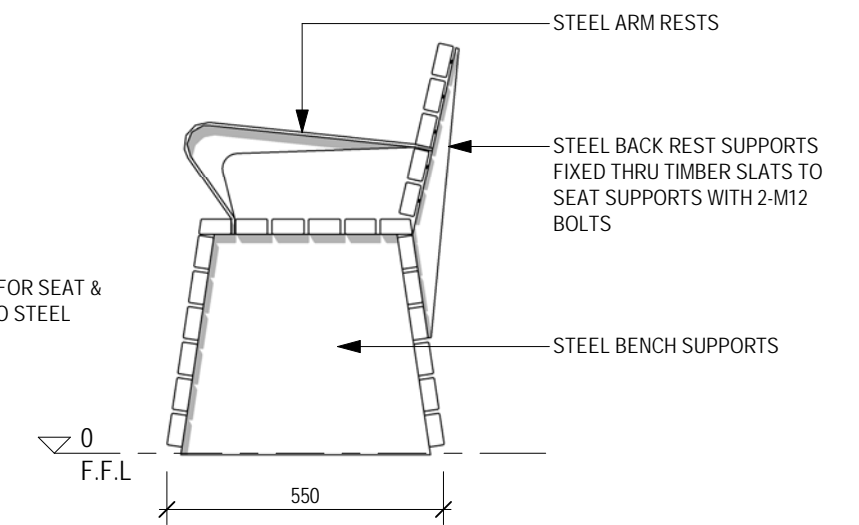

HORIZON FURNITURE SERIES

FFSB002021 3000mm SEAT

3 FRONT ELEVATION
1:15 @ A3

STEEL ARM RESTS
HWD TIMBER SLATS FOR SEAT & BACK REST. FIXED TO STEEL SUPPORTS

2 END ELEVATION
1:15 @ A3