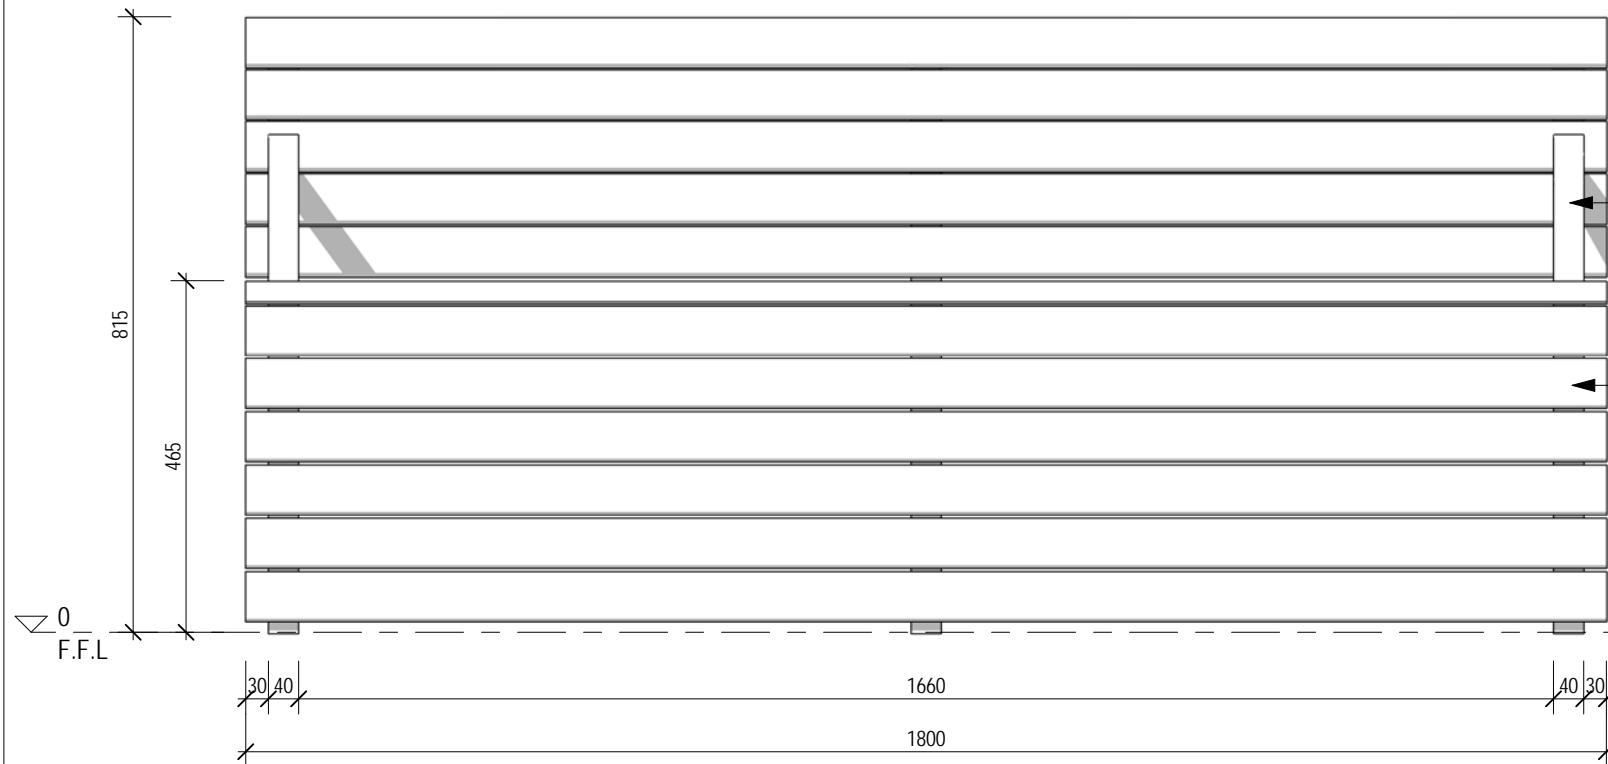

HORIZON FURNITURE SERIES

FFSB002020 1800mm SEAT

3 FRONT ELEVATION
1:10 @ A3

2 END ELEVATION
1:10 @ A3

STEEL ARM RESTS

HWD TIMBER SLATS FOR SEAT & BACK REST. FIXED TO STEEL SUPPORTS

STEEL ARM RESTS

STEEL BACK REST SUPPORTS FIXED THRU TIMBER SLATS TO SEAT SUPPORTS