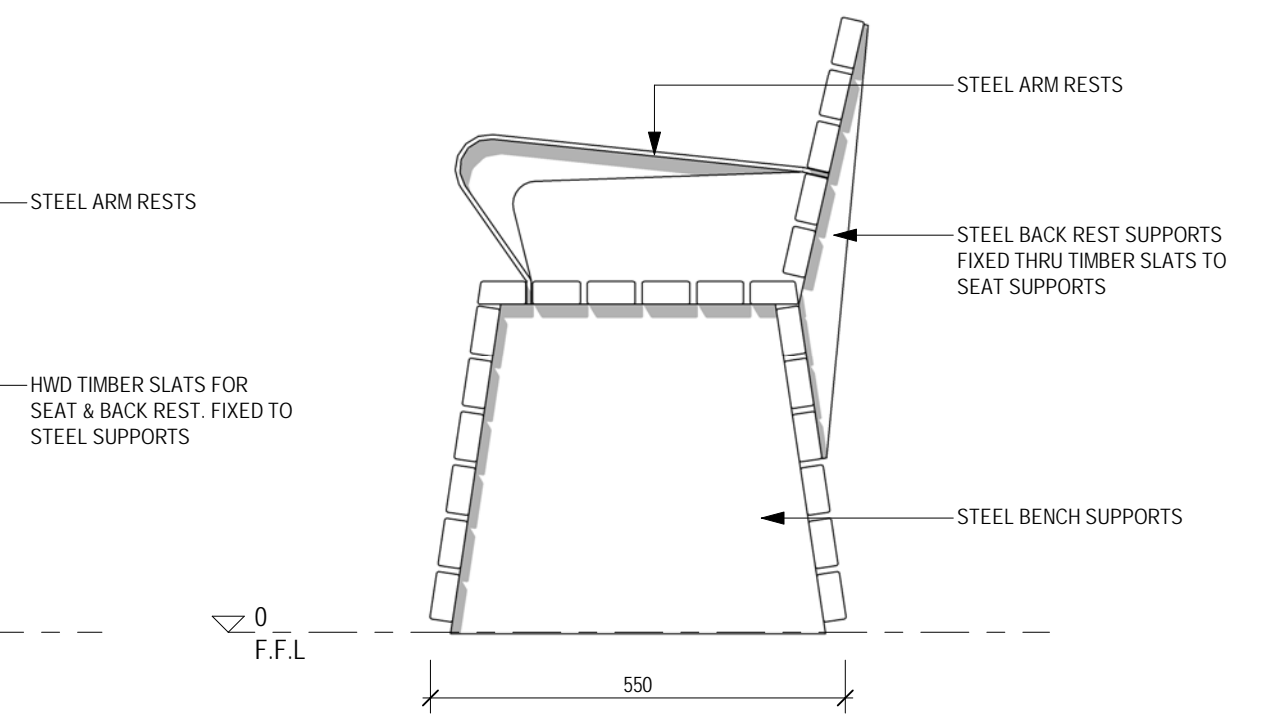

HORIZON FURNITURE SERIES

FFSB002020 1800mm SEAT

3 FRONT ELEVATION
1:10 @ A3

2 END ELEVATION
1:10 @ A3

STEEL ARM RESTS

HWD TIMBER SLATS FOR SEAT & BACK REST. FIXED TO STEEL SUPPORTS

STEEL ARM RESTS

STEEL BACK REST SUPPORTS FIXED THRU TIMBER SLATS TO SEAT SUPPORTS

STEEL BENCH SUPPORTS