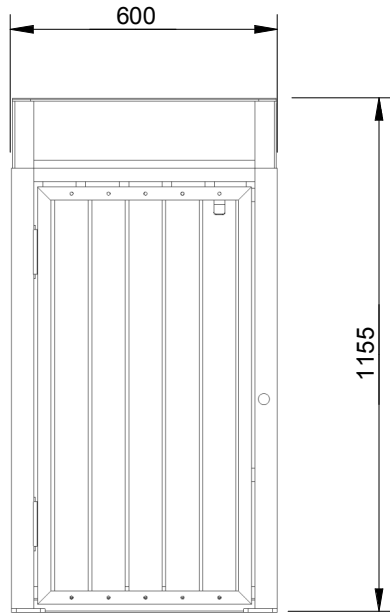

BOLT DOWN DETAIL

### DIMENSIONS:

All in mm unless otherwise stated

WOODGROVE LITTER RECEPTACLE 120L SPEC.

FFSB013018

REV. 2

SHEET 1 OF 3