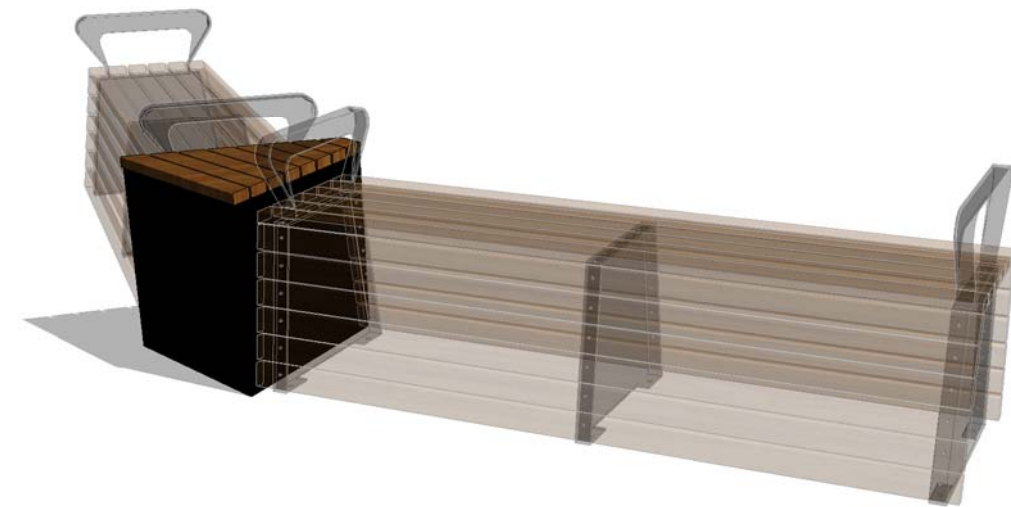

# HORIZON FURNITURE SERIES

## FFSB001052 TRIANGLE MODULE

BENCH & SEAT CONFIGURATIONS SHOWN AS EXAMPLES ONLY

2 END ELEVATION  
1:10 @ A3

5 PLAN  
001 1:10 @ A3