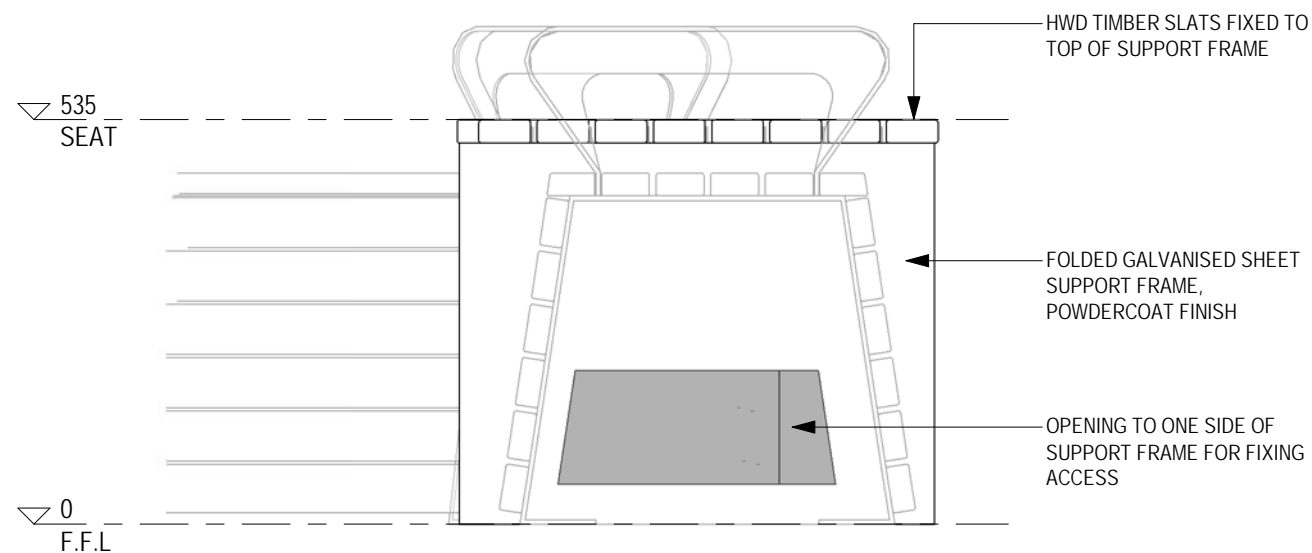

## FFSB001052 TRIANGLE MODULE

BENCH & SEAT CONFIGURATIONS SHOWN AS EXAMPLES ONLY

2 END ELEVATION  
1:10 @ A3

5 PLAN  
001 1:10 @ A3