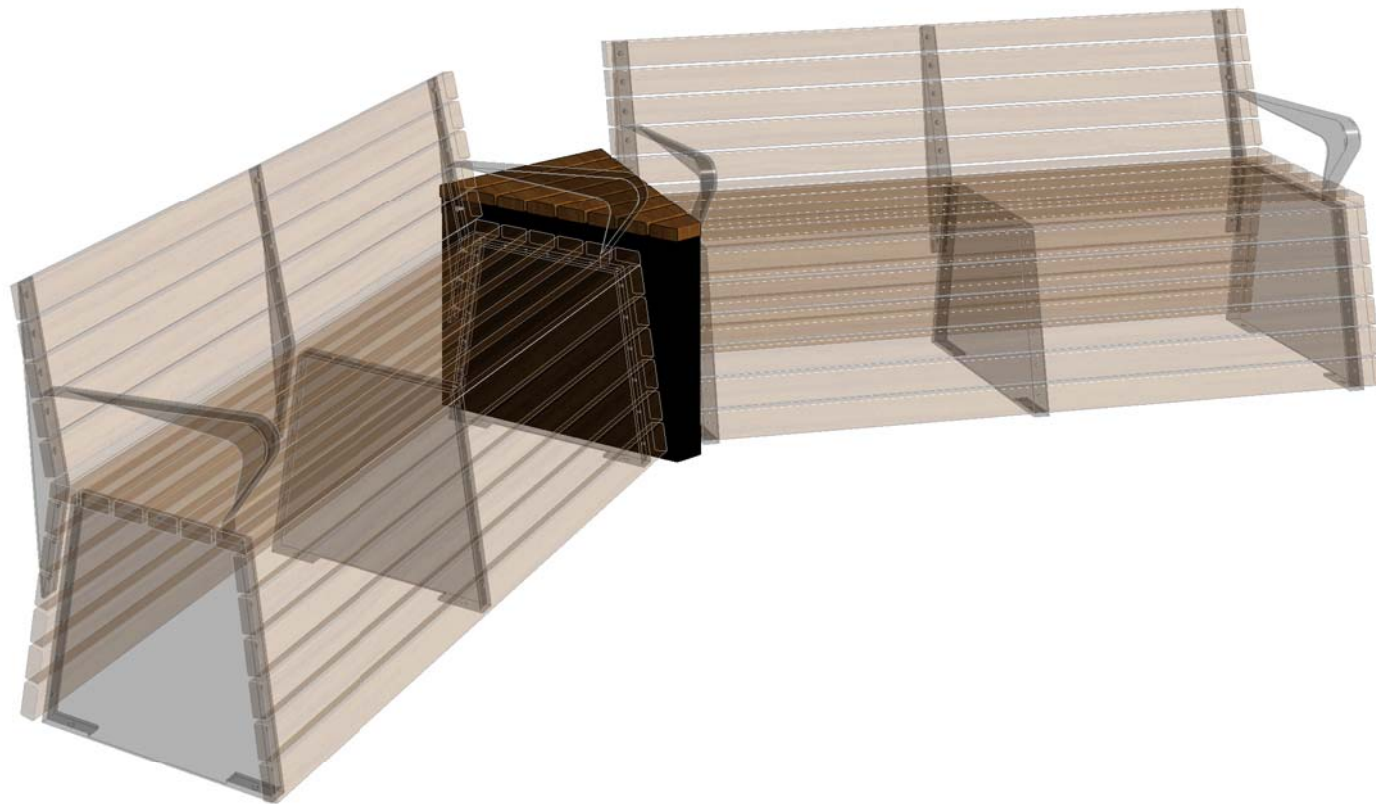

# HORIZON FURNITURE SERIES

## FFSB001052 TRIANGLE MODULE

BENCH & SEAT CONFIGURATIONS SHOWN AS EXAMPLES ONLY

2 END ELEVATION  
1:10 @ A3

5 PLAN  
001 1:10 @ A3