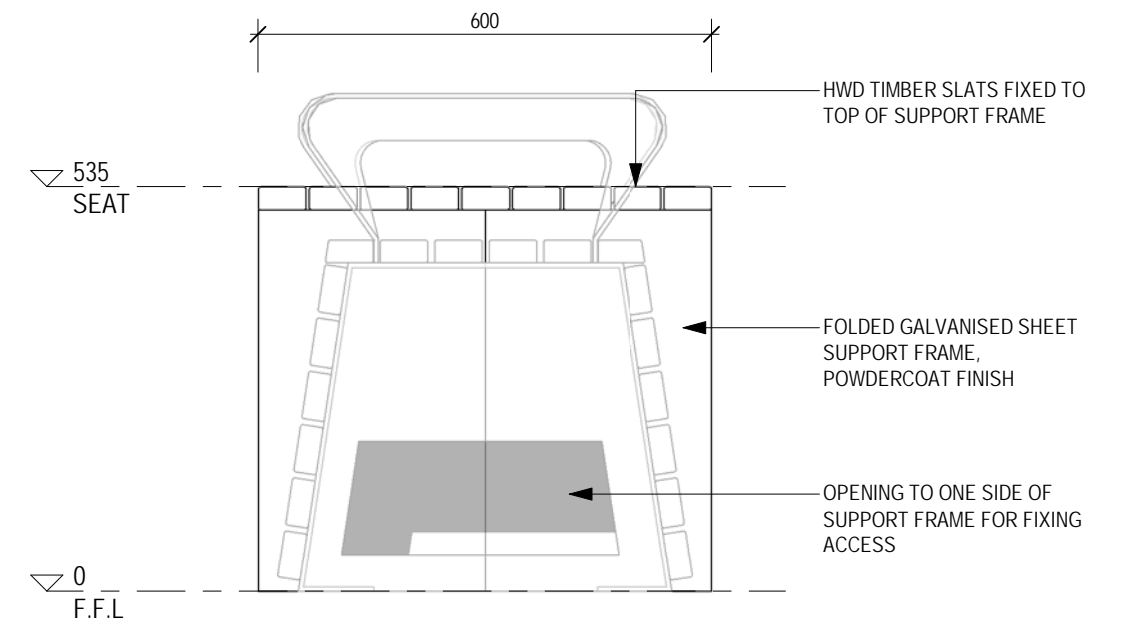

HORIZON FURNITURE SERIES

FFS001051 STRAIGHT MODULE

BENCH & SEAT CONFIGURATIONS SHOWN AS EXAMPLES ONLY

3 FRONT ELEVATION
1:10 @ A3

2 END ELEVATION
1:10 @ A3