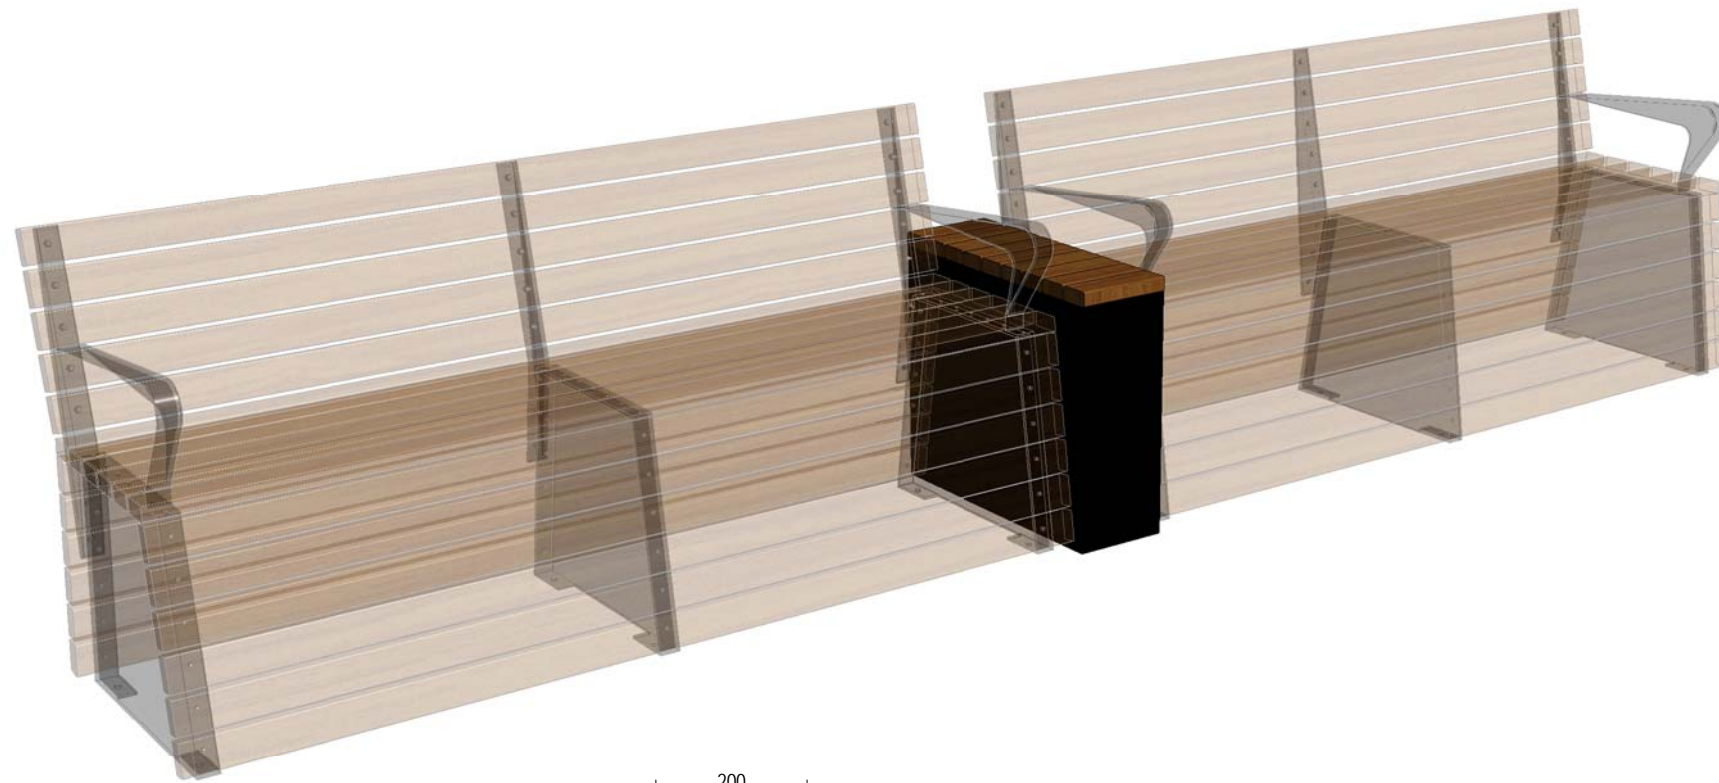

HORIZON FURNITURE SERIES

FFS001051 STRAIGHT MODULE

BENCH & SEAT CONFIGURATIONS SHOWN AS EXAMPLES ONLY

3 FRONT ELEVATION
1:10 @ A3

2 END ELEVATION
1:10 @ A3