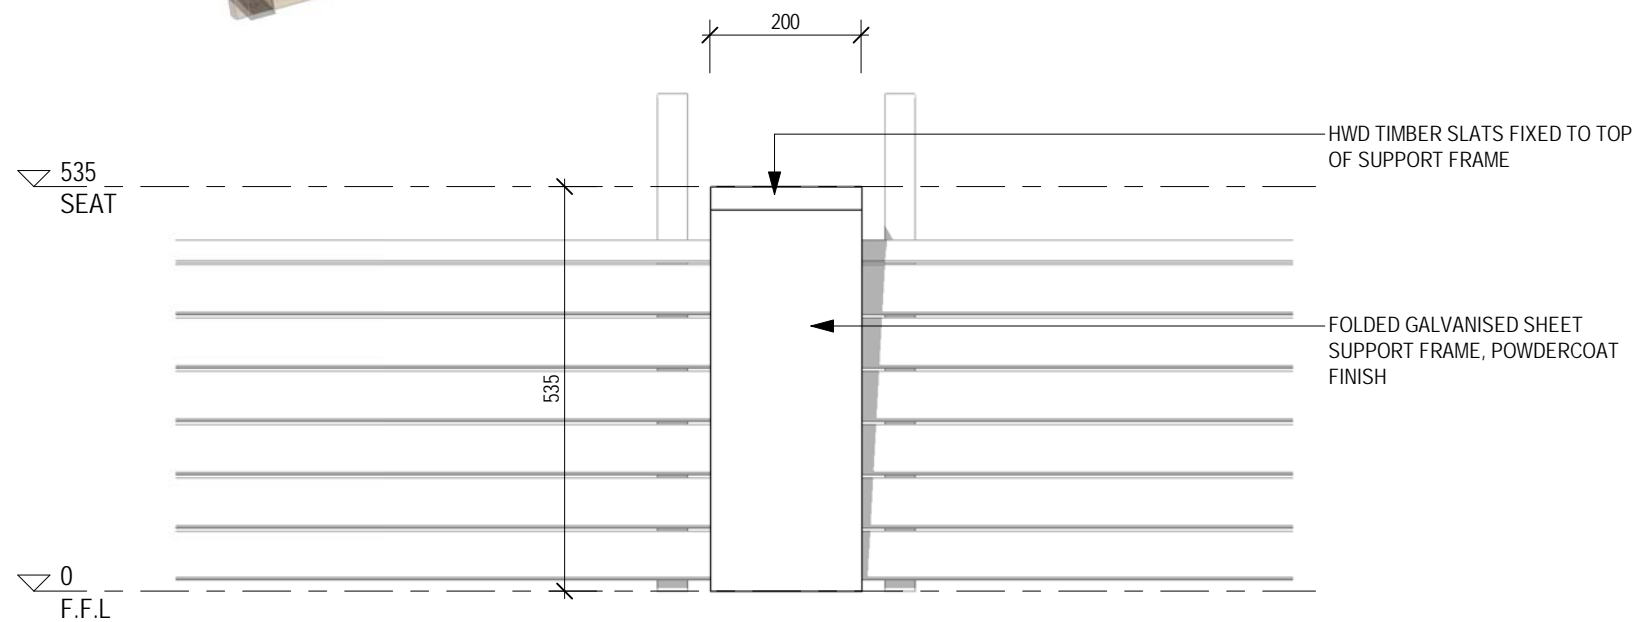

HORIZON FURNITURE SERIES

FFS001051 STRAIGHT MODULE

BENCH & SEAT CONFIGURATIONS SHOWN AS EXAMPLES ONLY

3 FRONT ELEVATION
1:10 @ A3

2 END ELEVATION
1:10 @ A3