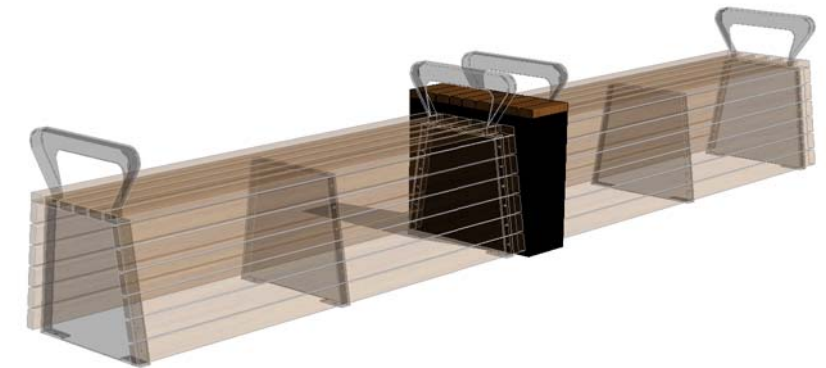

HORIZON FURNITURE SERIES

FFS001051 STRAIGHT MODULE

BENCH & SEAT CONFIGURATIONS SHOWN AS EXAMPLES ONLY

3 FRONT ELEVATION
1:10 @ A3

2 END ELEVATION
1:10 @ A3