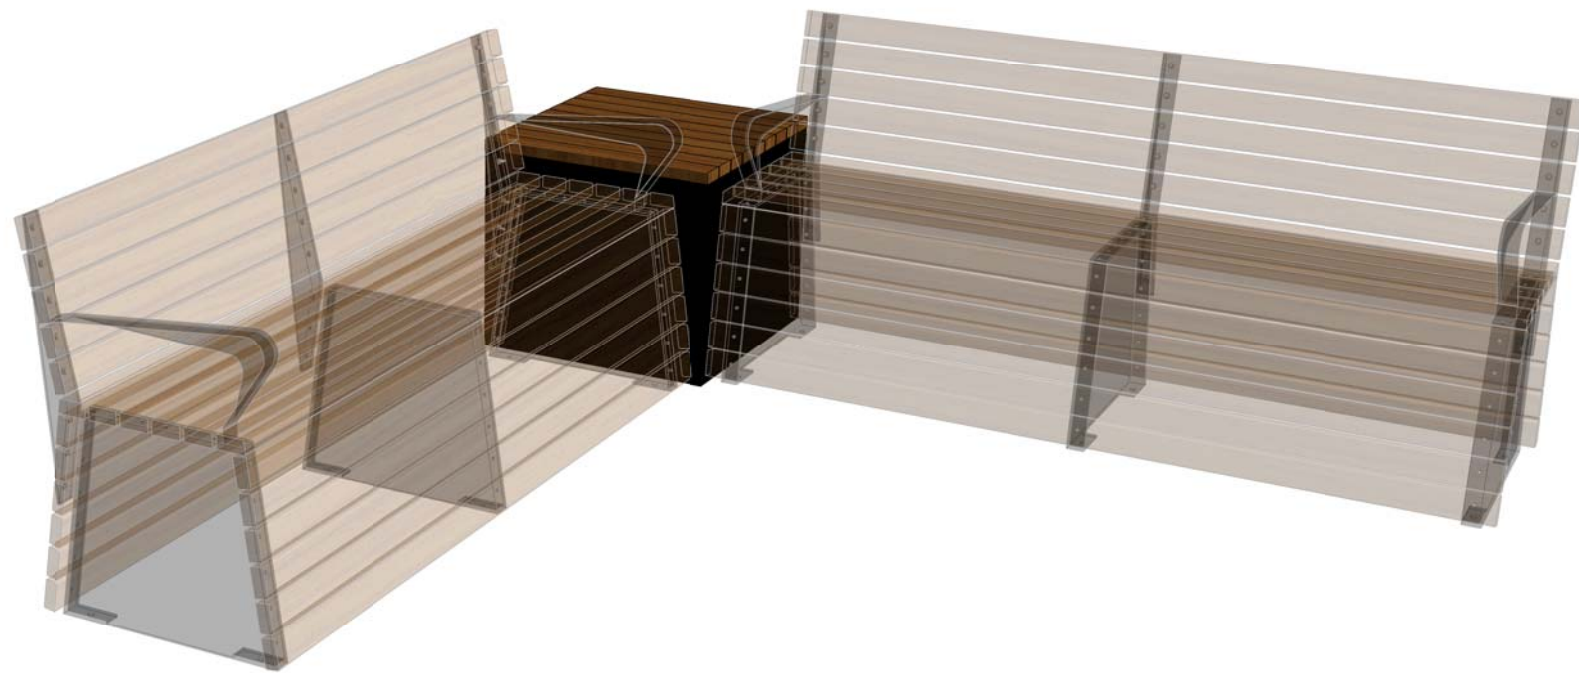

HORIZON FURNITURE SERIES

FFS001050 RIGHT ANGLE MODULE

BENCH & SEAT CONFIGURATIONS SHOWN AS EXAMPLES ONLY

3 FRONT ELEVATION
1:10 @ A3

2 END ELEVATION
1:10 @ A3