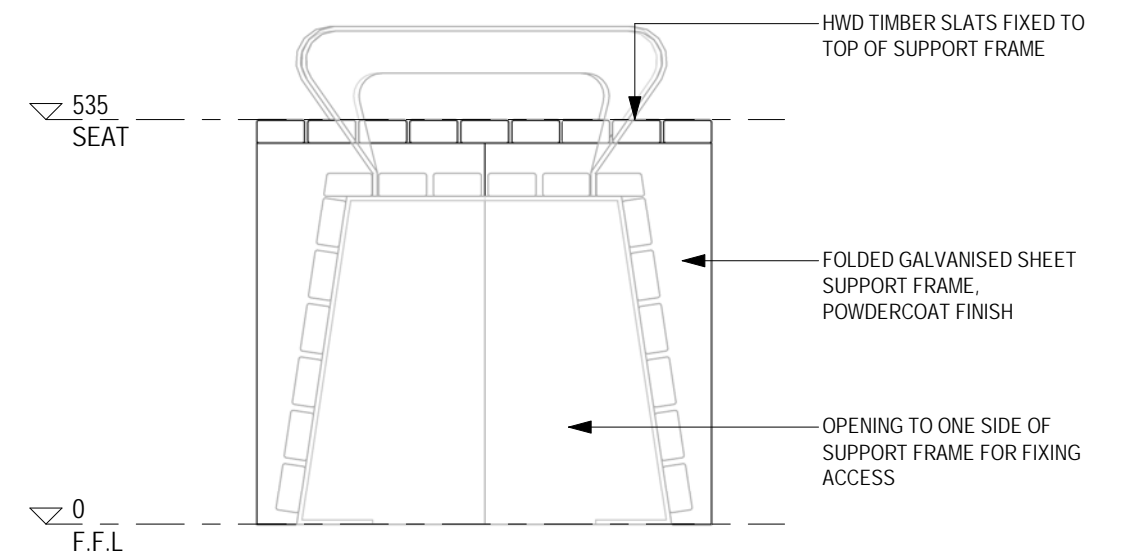

HORIZON FURNITURE SERIES

FFS001050 RIGHT ANGLE MODULE

BENCH & SEAT CONFIGURATIONS SHOWN AS EXAMPLES ONLY

3 FRONT ELEVATION
1:10 @ A3

2 END ELEVATION
1:10 @ A3