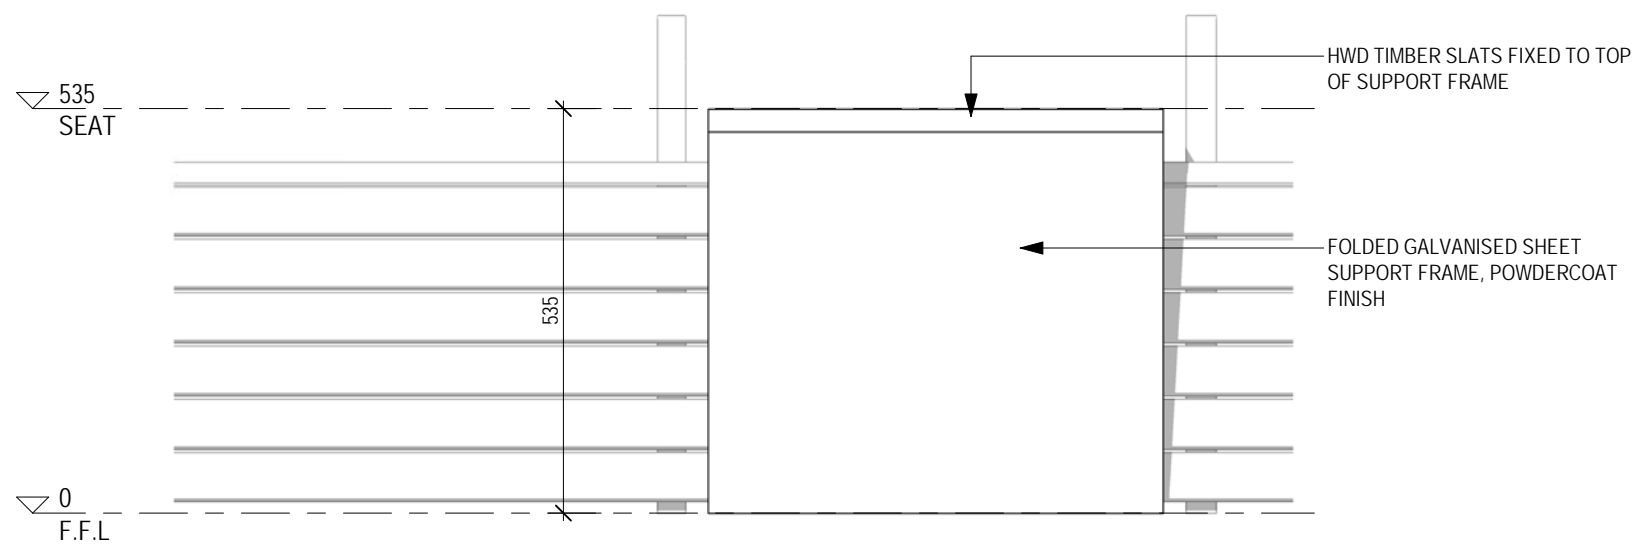

HORIZON FURNITURE SERIES

FFS001050 RIGHT ANGLE MODULE

BENCH & SEAT CONFIGURATIONS SHOWN AS EXAMPLES ONLY

3 FRONT ELEVATION
1:10 @ A3

2 END ELEVATION
1:10 @ A3