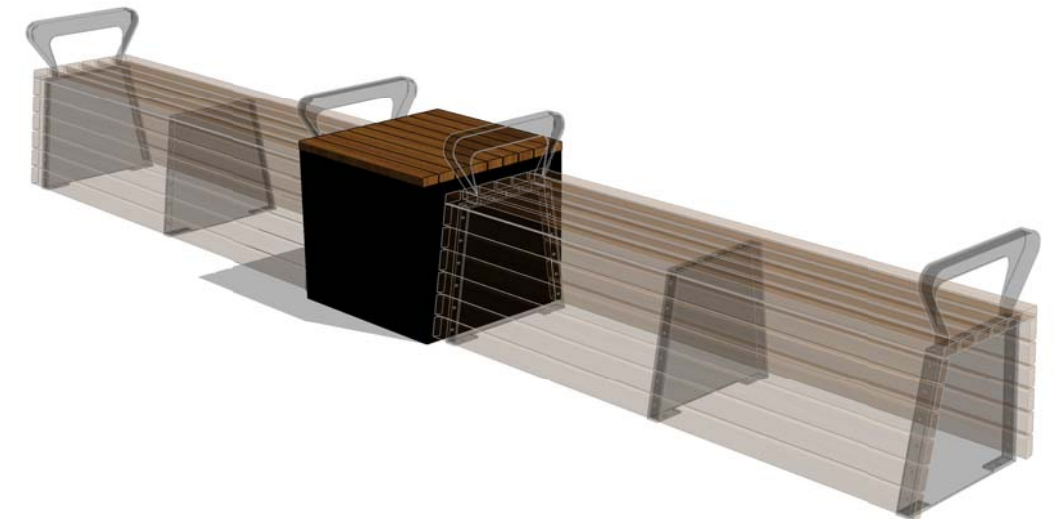

HORIZON FURNITURE SERIES

FFS001050 RIGHT ANGLE MODULE

BENCH & SEAT CONFIGURATIONS SHOWN AS EXAMPLES ONLY

3 FRONT ELEVATION
1:10 @ A3

2 END ELEVATION
1:10 @ A3